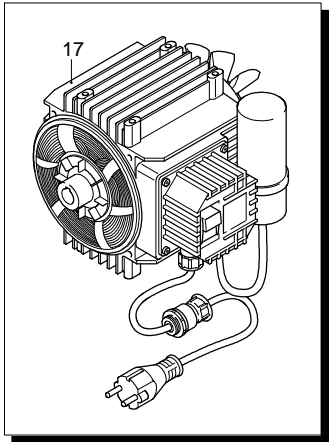

Model 610

Version:

Serial number:

Code: **12358**

23/05/2012

Validity	Pos.	Code	Description	Q
	1	1260300	Fan	1
	2	1340350	Seal	1
	3	1260760	Screw	4
	4	1340320	Shield	1
	5	1340340	Bearing	1
	6	1269100	Clamp	1
	7	1340780	Gasket	1
	8	1340480	Switch	1
	9	1261560	Screw	4
	10	1263510	Capacitor	1
	11	1340280	Clamp	1
	12	1260810	Screw	1
	13	2320280	Switch	1
	14	1340650	Gland	1
	15	1262370	Orifice	1
	16	1466460	Cable	1
	17	4811	Motor	1
	18	1340660	Gland	1
	19	1340640	Ring nut	2