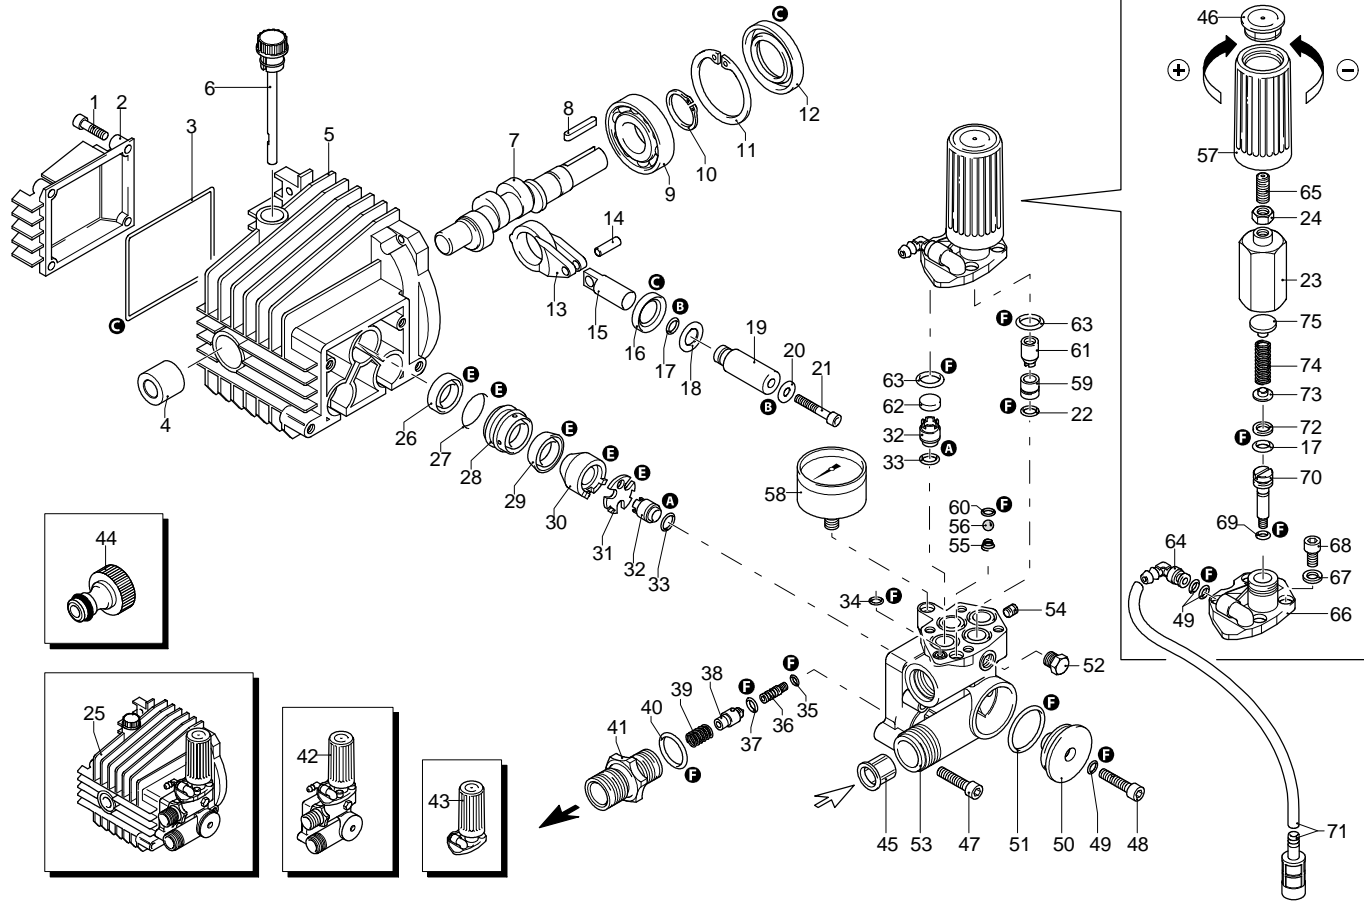

Model 610

Version: Serial number: Code: **12358**

23/05/2012

Validity	Pos.	Code	Description	Q
	1	1260780	Screw	4
	2	1344060	Cover	1
	3	1040710	O-ring	1
	4	1260050	Bushing	1
	5	1344050	Pump body	1
	6	1349000	Plug	1
	7	1340170	Shaft	1
	8	880111	Key	1
	9	1341070	Bearing	1
	10	480890	Ring	1
	11	111120	Ring	1
	12	1341080	Ring	1
	13	1340060	Connecting-rod	3
	14	1340080	Pin	3
	15	1340070	Piston	3
	16	1260460	Oil seal	3
	17	600180	O-ring	4
	18	1341010	Plate	3
	19	1342740	Piston	3
	20	1341020	Washer	3
	21	850670	Screw	3
	22	600180	O-ring	1
	23	1980640	Insert	1
	24	1060120	Nut	1
	25	1349269	Pump assembly	1
	26	1260440	Water seal	3
	27	770260	O-ring	3
	28	1342730	Piston guide	3
	29	1342760	Water seal	3
	30	1342720	Ring	3
	31	1342750	Plate	3
	32	1349053	Valve	6
	33	800560	O-ring	6
	34	390341	O-ring	1
	35	1343110	O-ring	1
	36	1342710	Nozzle	1
	37	1460430	O-ring	1
	38	1460260	Piston	1
	39	1540140	Spring	1
	40	880270	O-ring	1
	41	1342690	Fitting	1
	42	2693	Head assembly	1
	43	2668	Valve kit adjustment	1
	44	1461470	Fitting	1
	45	1340260	Filter	1
	46	1981770	Plug	1
	47	881470	Screw	4
	48	680700	Screw	1
	49	480480	O-ring	3
	50	1340190	Cover	1
	51	780050	O-ring	1
	52	620301	Plug	1
	53	1342670	Head	1
	54	851100	Screw	1
	55	1250270	Spring	1
	56	1250280	Ball	1
	57	1981780	Knob	1
	58	40806	Pressure gauge	1
	59	1342700	Seat	1
	60	1460430	O-ring	1
	61	1460150	Piston	1
	62	1343810	Plug	3

UN_CE_0844-LU

Model 610

Version:

Serial number:

Code: **12358**

23/05/2012

Validity	Pos.	Code	Description	Q
	63	740290	O-ring	4
	64	1260670	Fitting	1
	65	392840	Screw	1
	66	1342680	Cover	1
	67	1381550	Washer	4
	68	1343510	Screw	4
	69	1080190	O-ring	1
	70	2021900	Piston	1
	71	1269115	Hose assembly	1
	72	1080401	Ring	1
	73	1343450	Wobble plate	1
	74	1460190	Spring	1
	75	1343000	Wobble plate	1
	A	1880	Valve kit	1
	B	2623	Piston kit	1
	C	1876	Oil seal kit	1
	E	2624	Water seal kit	1
	F	2767	Gasket kit	1