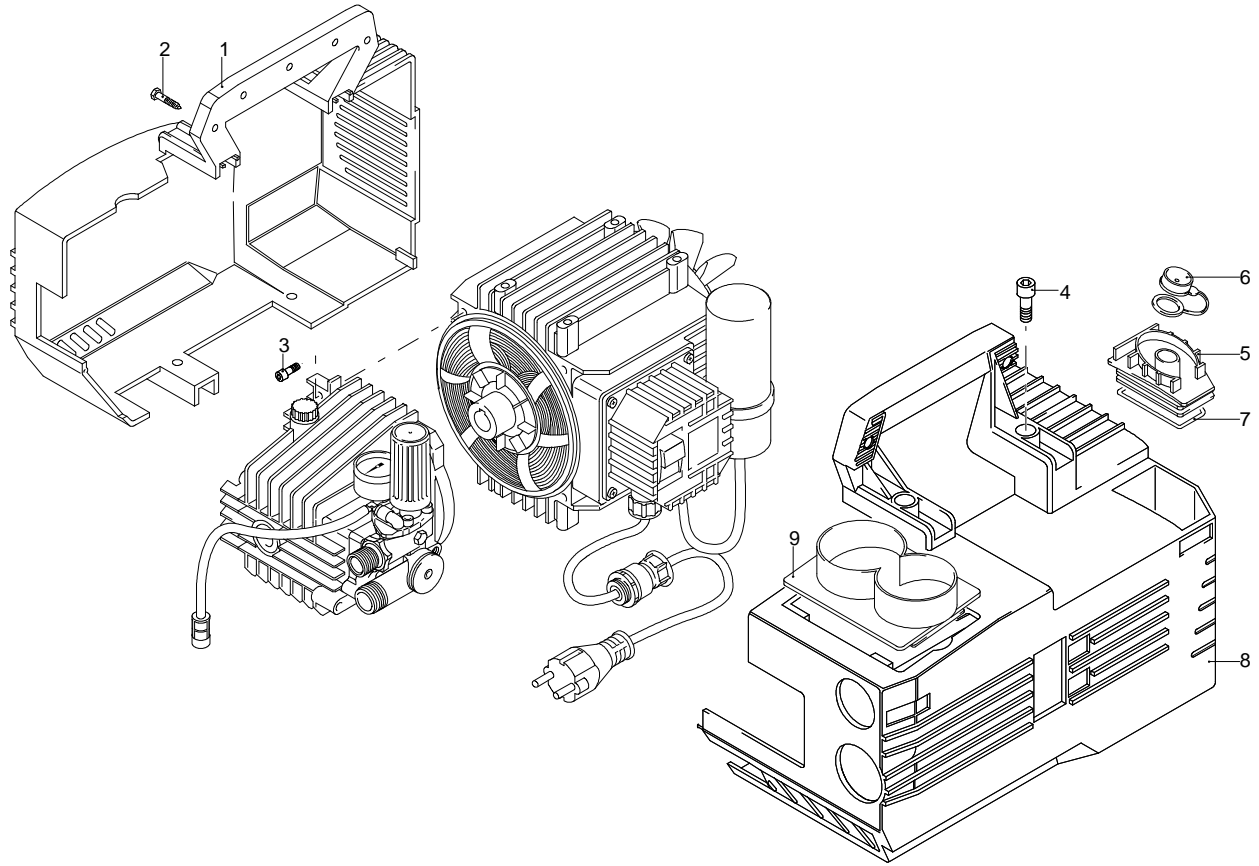

Model 610

Version:

Serial number:

Code: **12358**

23/05/2012

Validity	Pos.	Code	Description	Q
	1	1341281	Blue casing	1
	2	1261560	Screw	2
	3	1260780	Screw	4
	4	1200430	Screw	8
	5	1340811	Plug	1
	6	1260351	Plug	1
	7	390210	O-ring	1
	8	1342201	Blue casing	1
	9	1342001	Black cover	1

Model 610

Version: Serial number: Code: **12358**

23/05/2012

Validity	Pos.	Code	Description	Q
	1	1260780	Screw	4
	2	1344060	Cover	1
	3	1040710	O-ring	1
	4	1260050	Bushing	1
	5	1344050	Pump body	1
	6	1349000	Plug	1
	7	1340170	Shaft	1
	8	880111	Key	1
	9	1341070	Bearing	1
	10	480890	Ring	1
	11	111120	Ring	1
	12	1341080	Ring	1
	13	1340060	Connecting-rod	3
	14	1340080	Pin	3
	15	1340070	Piston	3
	16	1260460	Oil seal	3
	17	600180	O-ring	4
	18	1341010	Plate	3
	19	1342740	Piston	3
	20	1341020	Washer	3
	21	850670	Screw	3
	22	600180	O-ring	1
	23	1980640	Insert	1
	24	1060120	Nut	1
	25	1349269	Pump assembly	1
	26	1260440	Water seal	3
	27	770260	O-ring	3
	28	1342730	Piston guide	3
	29	1342760	Water seal	3
	30	1342720	Ring	3
	31	1342750	Plate	3
	32	1349053	Valve	6
	33	800560	O-ring	6
	34	390341	O-ring	1
	35	1343110	O-ring	1
	36	1342710	Nozzle	1
	37	1460430	O-ring	1
	38	1460260	Piston	1
	39	1540140	Spring	1
	40	880270	O-ring	1
	41	1342690	Fitting	1
	42	2693	Head assembly	1
	43	2668	Valve kit adjustment	1
	44	1461470	Fitting	1
	45	1340260	Filter	1
	46	1981770	Plug	1
	47	881470	Screw	4
	48	680700	Screw	1
	49	480480	O-ring	3
	50	1340190	Cover	1
	51	780050	O-ring	1
	52	620301	Plug	1
	53	1342670	Head	1
	54	851100	Screw	1
	55	1250270	Spring	1
	56	1250280	Ball	1
	57	1981780	Knob	1
	58	40806	Pressure gauge	1
	59	1342700	Seat	1
	60	1460430	O-ring	1
	61	1460150	Piston	1
	62	1343810	Plug	3