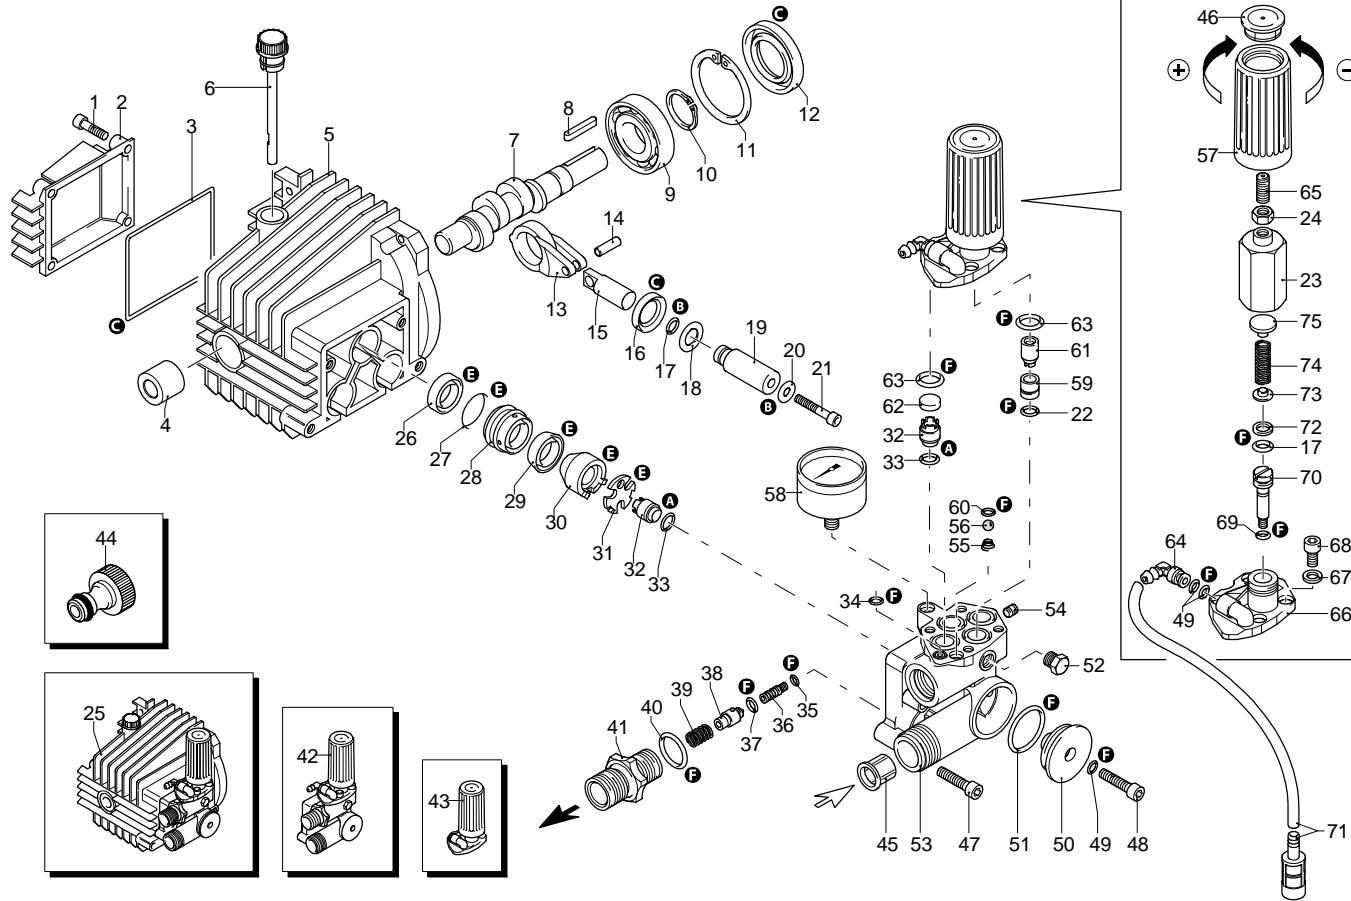

Model 610

Version: Serial number: Code: **12358**

23/05/2012

Validity	Pos.	Code	Description	Q
	1	1260780	Screw	4
	2	1344060	Cover	1
	3	1040710	O-ring	1
	4	1260050	Bushing	1
	5	1344050	Pump body	1
	6	1349000	Plug	1
	7	1340170	Shaft	1
	8	880111	Key	1
	9	1341070	Bearing	1
	10	480890	Ring	1
	11	111120	Ring	1
	12	1341080	Ring	1
	13	1340060	Connecting-rod	3
	14	1340080	Pin	3
	15	1340070	Piston	3
	16	1260460	Oil seal	3
	17	600180	O-ring	4
	18	1341010	Plate	3
	19	1342740	Piston	3
	20	1341020	Washer	3
	21	850670	Screw	3
	22	600180	O-ring	1
	23	1980640	Insert	1
	24	1060120	Nut	1
	25	1349269	Pump assembly	1
	26	1260440	Water seal	3
	27	770260	O-ring	3
	28	1342730	Piston guide	3
	29	1342760	Water seal	3
	30	1342720	Ring	3
	31	1342750	Plate	3
	32	1349053	Valve	6
	33	800560	O-ring	6
	34	390341	O-ring	1
	35	1343110	O-ring	1
	36	1342710	Nozzle	1
	37	1460430	O-ring	1
	38	1460260	Piston	1
	39	1540140	Spring	1
	40	880270	O-ring	1
	41	1342690	Fitting	1
	42	2693	Head assembly	1
	43	2668	Valve kit adjustment	1
	44	1461470	Fitting	1
	45	1340260	Filter	1
	46	1981770	Plug	1
	47	881470	Screw	4
	48	680700	Screw	1
	49	480480	O-ring	3
	50	1340190	Cover	1
	51	780050	O-ring	1
	52	620301	Plug	1
	53	1342670	Head	1
	54	851100	Screw	1
	55	1250270	Spring	1
	56	1250280	Ball	1
	57	1981780	Knob	1
	58	40806	Pressure gauge	1
	59	1342700	Seat	1
	60	1460430	O-ring	1
	61	1460150	Piston	1
	62	1343810	Plug	3

UN_CE_0844-LU

Model 610

Version:

Serial number:

Code: **12358**

23/05/2012

Validity	Pos.	Code	Description	Q
	63	740290	O-ring	4
	64	1260670	Fitting	1
	65	392840	Screw	1
	66	1342680	Cover	1
	67	1381550	Washer	4
	68	1343510	Screw	4
	69	1080190	O-ring	1
	70	2021900	Piston	1
	71	1269115	Hose assembly	1
	72	1080401	Ring	1
	73	1343450	Wobble plate	1
	74	1460190	Spring	1
	75	1343000	Wobble plate	1
	A	1880	Valve kit	1
	B	2623	Piston kit	1
	C	1876	Oil seal kit	1
	E	2624	Water seal kit	1
	F	2767	Gasket kit	1