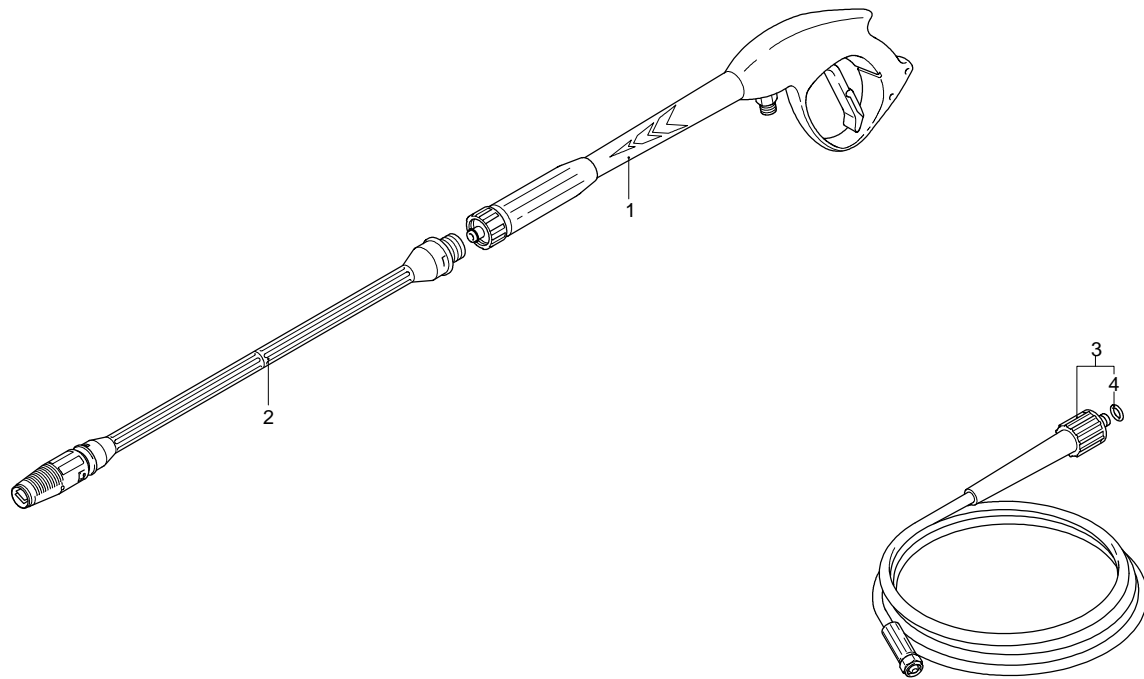

Model 610

Version:

Serial number:

Code: **12358**

23/05/2012

Validity	Pos.	Code	Description	Q
	1	1341281	Blue casing	1
	2	1261560	Screw	2
	3	1260780	Screw	4
	4	1200430	Screw	8
	5	1340811	Plug	1
	6	1260351	Plug	1
	7	390210	O-ring	1
	8	1342201	Blue casing	1
	9	1342001	Black cover	1

UN_CE_0844-LU

Model 610

Version:

Serial number:

Code: **12358**

23/05/2012

Validity	Pos.	Code	Description	Q
	63	740290	O-ring	4
	64	1260670	Fitting	1
	65	392840	Screw	1
	66	1342680	Cover	1
	67	1381550	Washer	4
	68	1343510	Screw	4
	69	1080190	O-ring	1
	70	2021900	Piston	1
	71	1269115	Hose assembly	1
	72	1080401	Ring	1
	73	1343450	Wobble plate	1
	74	1460190	Spring	1
	75	1343000	Wobble plate	1
	A	1880	Valve kit	1
	B	2623	Piston kit	1
	C	1876	Oil seal kit	1
	E	2624	Water seal kit	1
	F	2767	Gasket kit	1

Model 610

Version:

Serial number:

Code: **12358**

23/05/2012

Validity	Pos.	Code	Description	Q
	1	1260300	Fan	1
	2	1340350	Seal	1
	3	1260760	Screw	4
	4	1340320	Shield	1
	5	1340340	Bearing	1
	6	1269100	Clamp	1
	7	1340780	Gasket	1
	8	1340480	Switch	1
	9	1261560	Screw	4
	10	1263510	Capacitor	1
	11	1340280	Clamp	1
	12	1260810	Screw	1
	13	2320280	Switch	1
	14	1340650	Gland	1
	15	1262370	Orifice	1
	16	1466460	Cable	1
	17	4811	Motor	1
	18	1340660	Gland	1
	19	1340640	Ring nut	2

Model 610

Version:

Serial number:

Code: **12358**

23/05/2012

Validity	Pos.	Code	Description	Q
	1	40925	Gun	1
	2	40030	Lance+lance head	1
	3	1460702	High pressure hose	1
	4	2000770	O-ring	1