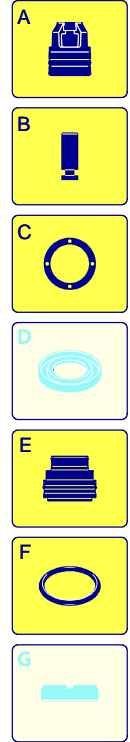

Model 610

Version:

Serial number:

Code: **12358**

23/05/2012

Validity	Pos.	Code	Description	Q
	63	740290	O-ring	4
	64	1260670	Fitting	1
	65	392840	Screw	1
	66	1342680	Cover	1
	67	1381550	Washer	4
	68	1343510	Screw	4
	69	1080190	O-ring	1
	70	2021900	Piston	1
	71	1269115	Hose assembly	1
	72	1080401	Ring	1
	73	1343450	Wobble plate	1
	74	1460190	Spring	1
	75	1343000	Wobble plate	1
	A	1880	Valve kit	1
	B	2623	Piston kit	1
	C	1876	Oil seal kit	1
	E	2624	Water seal kit	1
	F	2767	Gasket kit	1